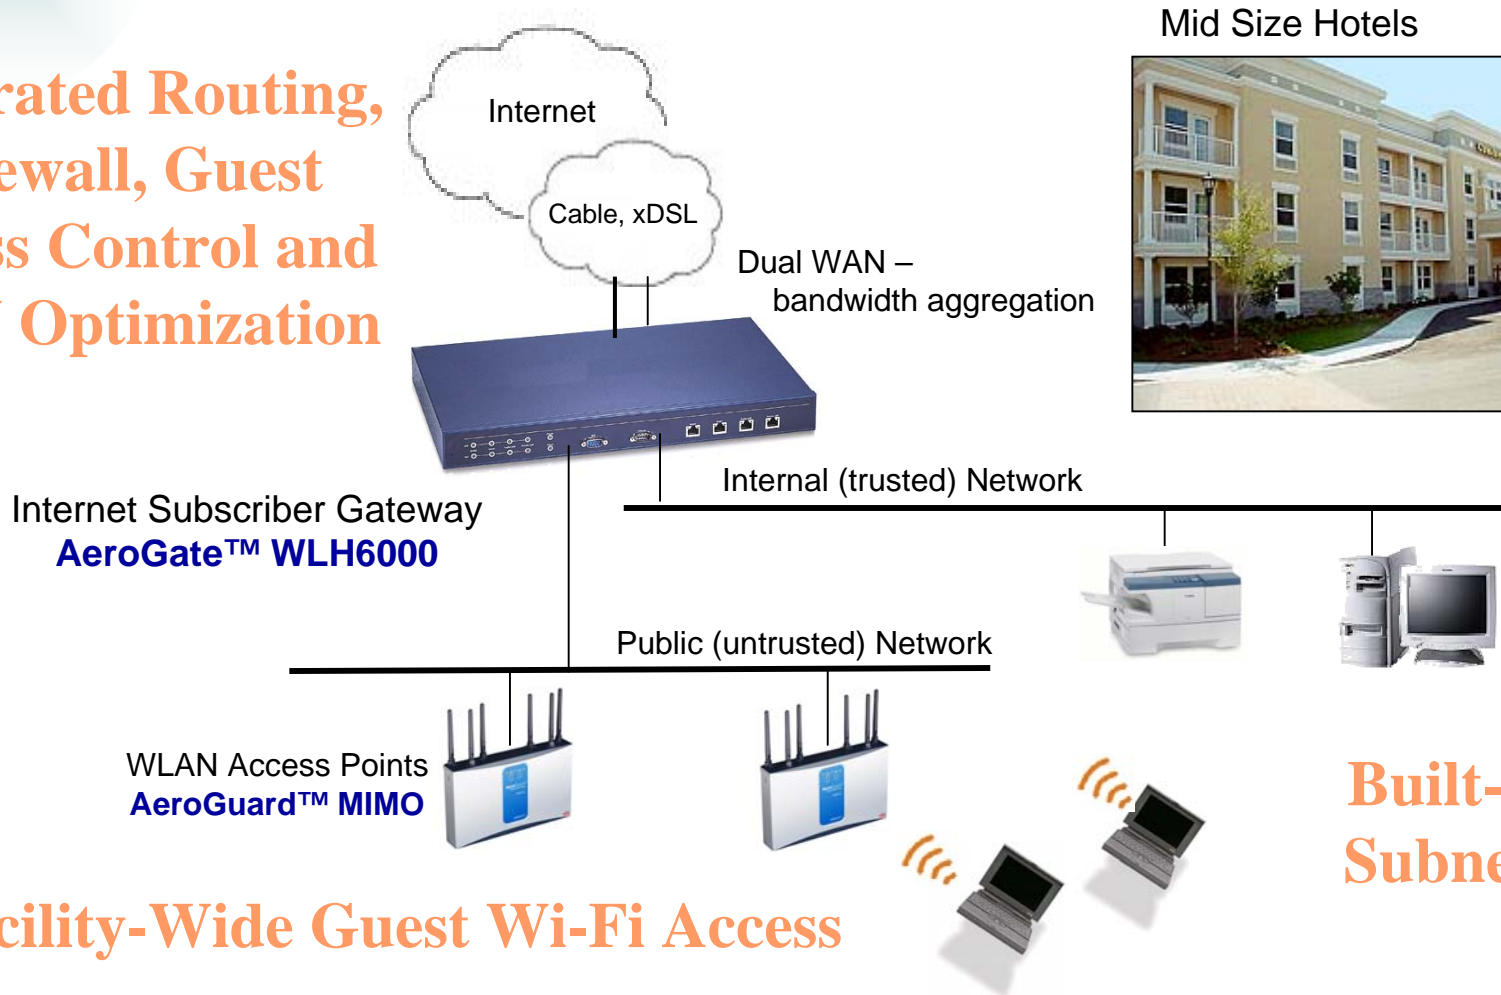

Stand-Alone Mid-Size Networks

Guest Access Control for Hotels and MTU

**Integrated Routing,
Firewall, Guest
Access Control and
WAN Optimization**

**Built-in
Subnets**