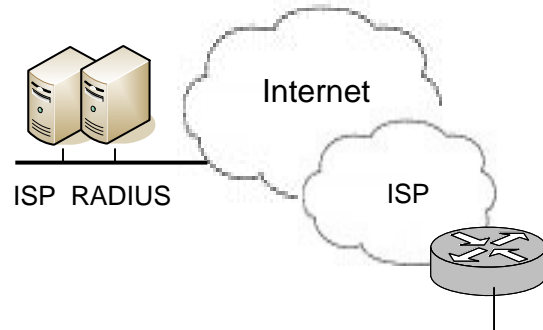

Enterprise Scale Subscriber Control

Public Access in MDU Communities