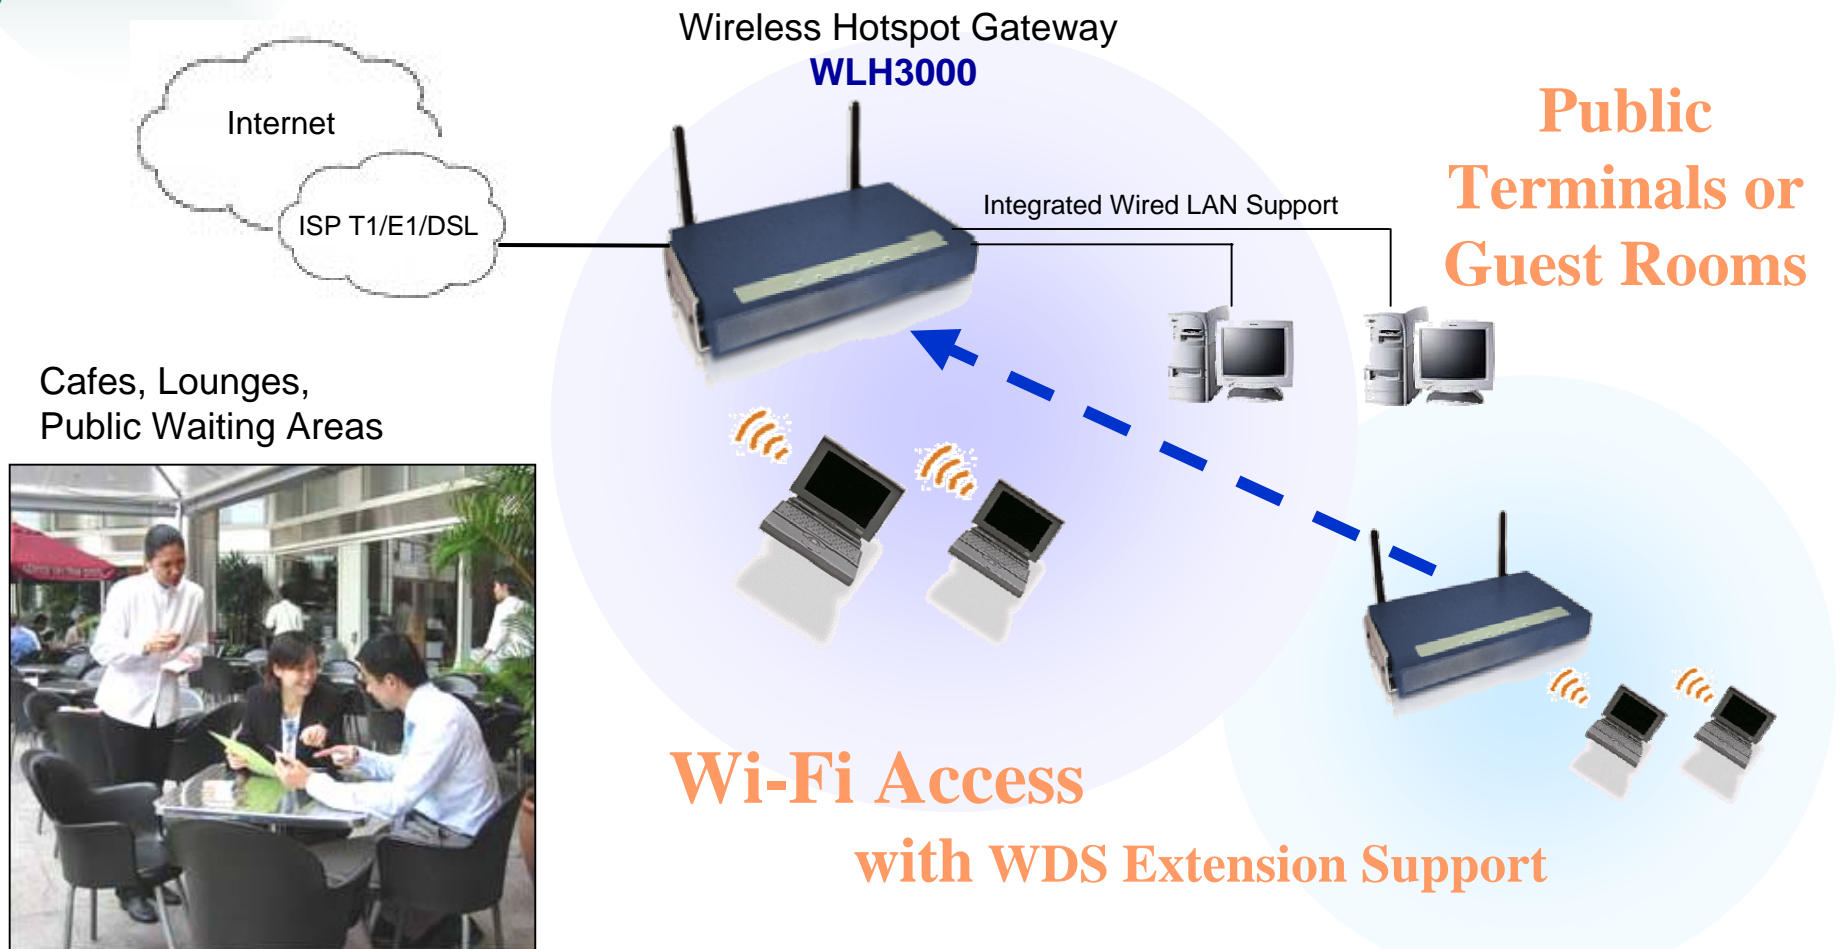

Integrated Wireless Hotspot

All-in-One Solution for Small Business