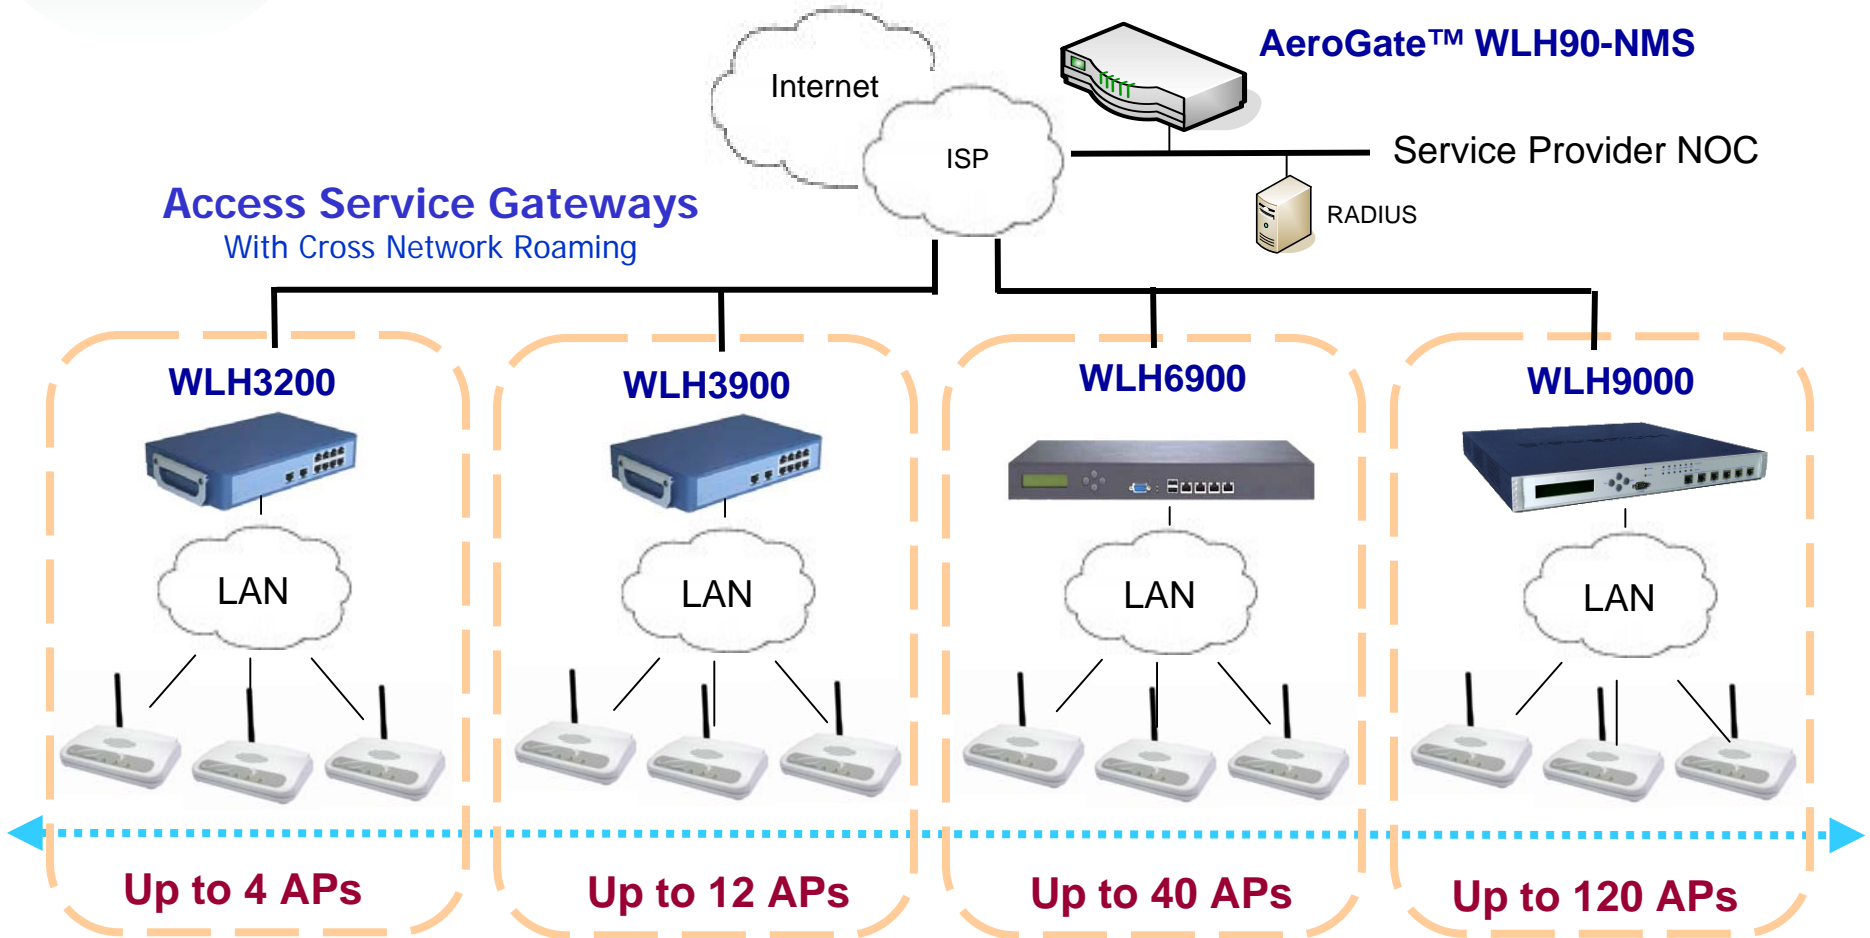

Integrated Public Wireless Solutions

Available Starting Q4 - 2006

Coming in Q4 - Centralized Network Management