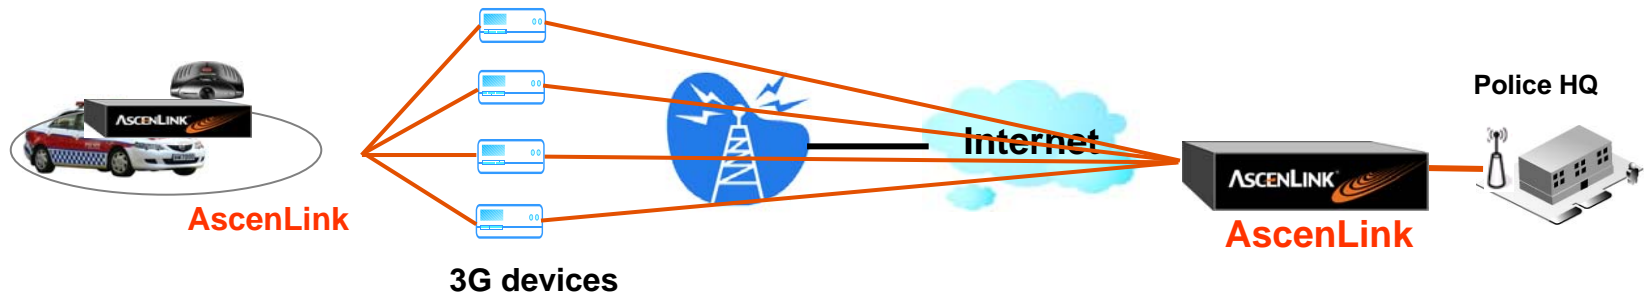

# 3G WAN LB for Video Transmission

Ascenlink WAN Load Balancers  
with VPN Tunnel Routing (TR) for  
Tokyo Highway Patrol

# TR in Wireless Video Transmission

- Tokyo Highway Patrol uses AscenLink to Trunk 4 3G lines for real-time video transmission between patrol car and command center