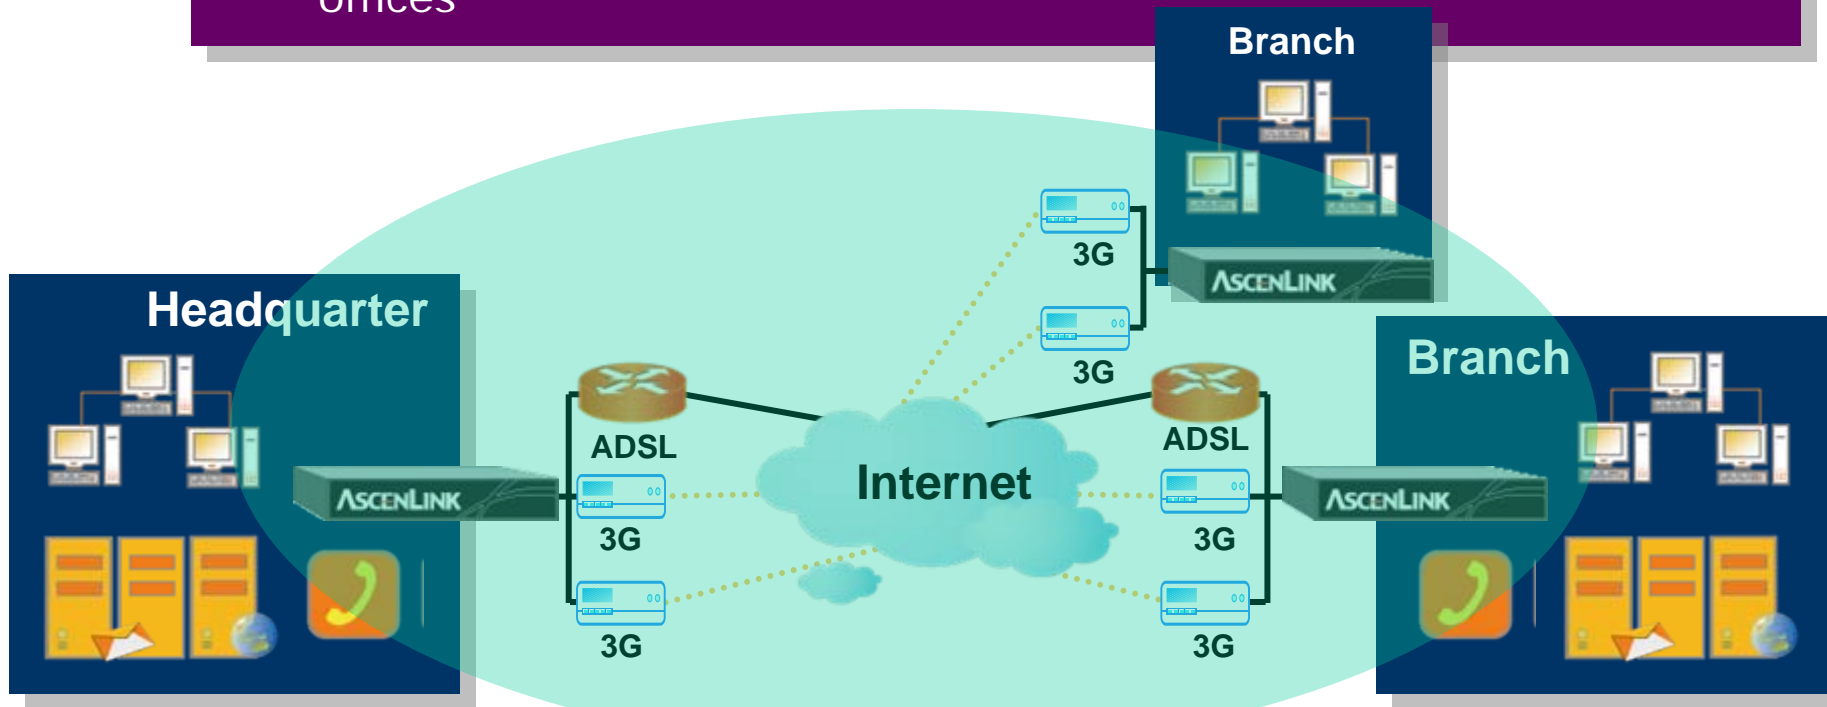

Improves HQ and Branch Communications

- Tunnel Routing
- TR uses both fixed line and 3G to construct Intranet
- Increases the reliability and network performance between branch offices