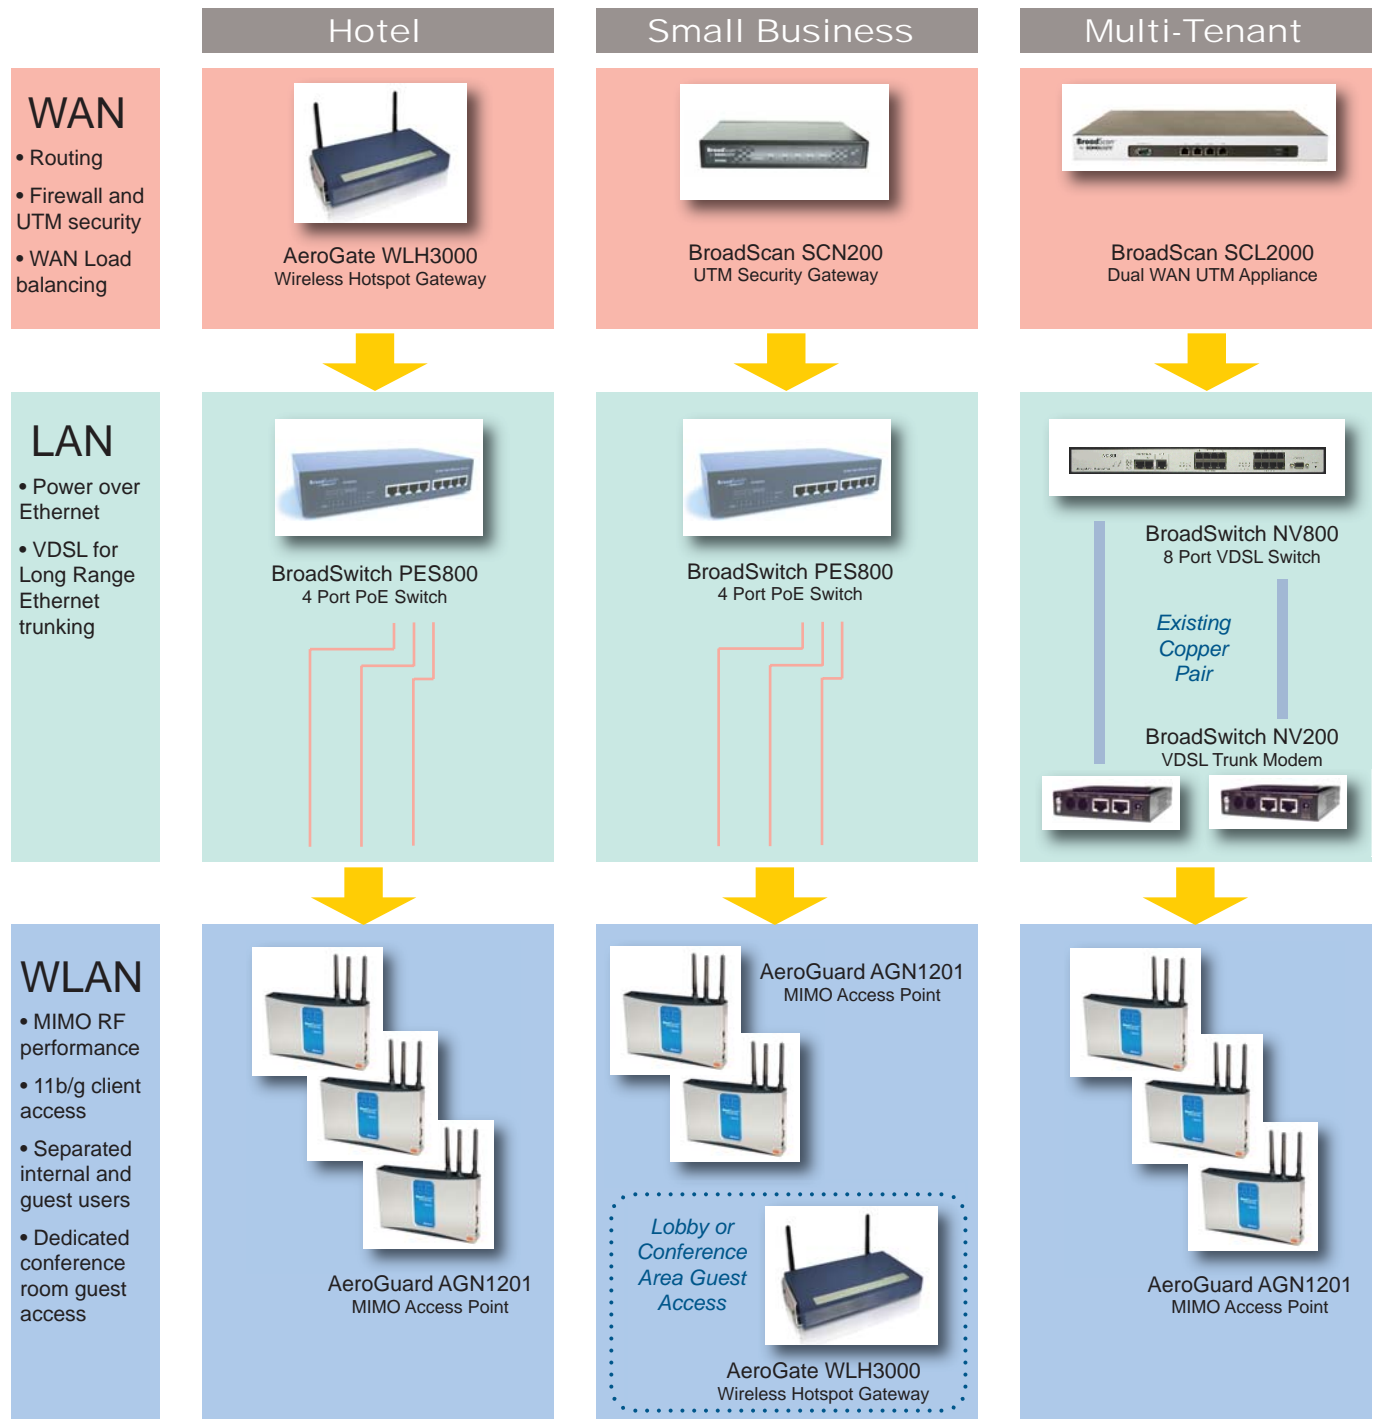

Network Ready Integrated Business Solutions for VARs

Ready to deploy - fully proven.

SOHware's integrated packages offer a complete installation solution. Components are interchangeable and scalable to meet the application scope of each project. Consult SOHware's FAE Design-in services for details.